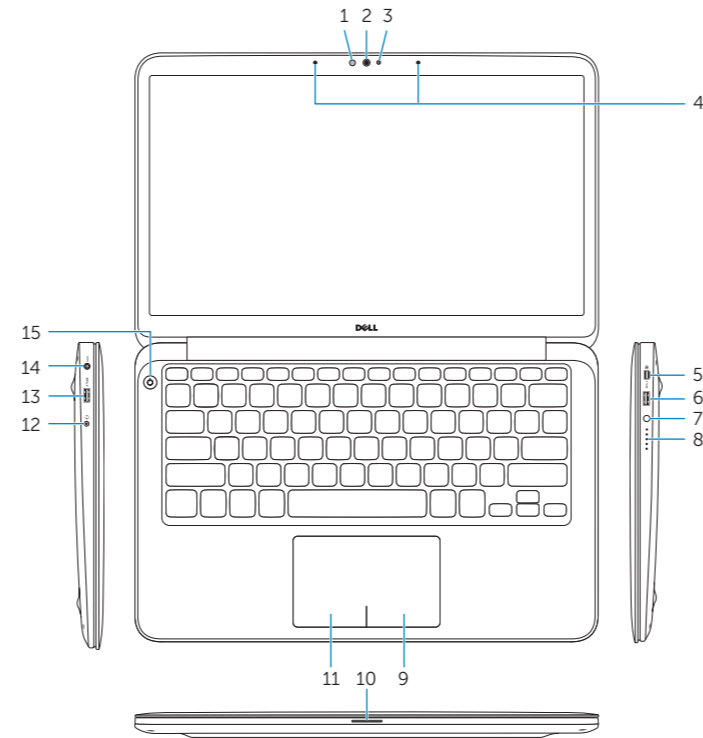

Sesi kapat | השתק הצלילים

Features

Funkcje | Особенности | Özellikler | תכונות

- Ambient-light sensor
- Camera
- Camera-status light
- Digital microphones (2)
- Mini DisplayPort
- USB 3.0 port with PowerShare
- Battery-status button
- Battery-status lights (5)
- Right-click area
- Power-status light
- Left-click area
- Headset port
- USB 3.0 port with PowerShare
- Power-adaptor port
- Power button
- Regulatory and Service Tag labels